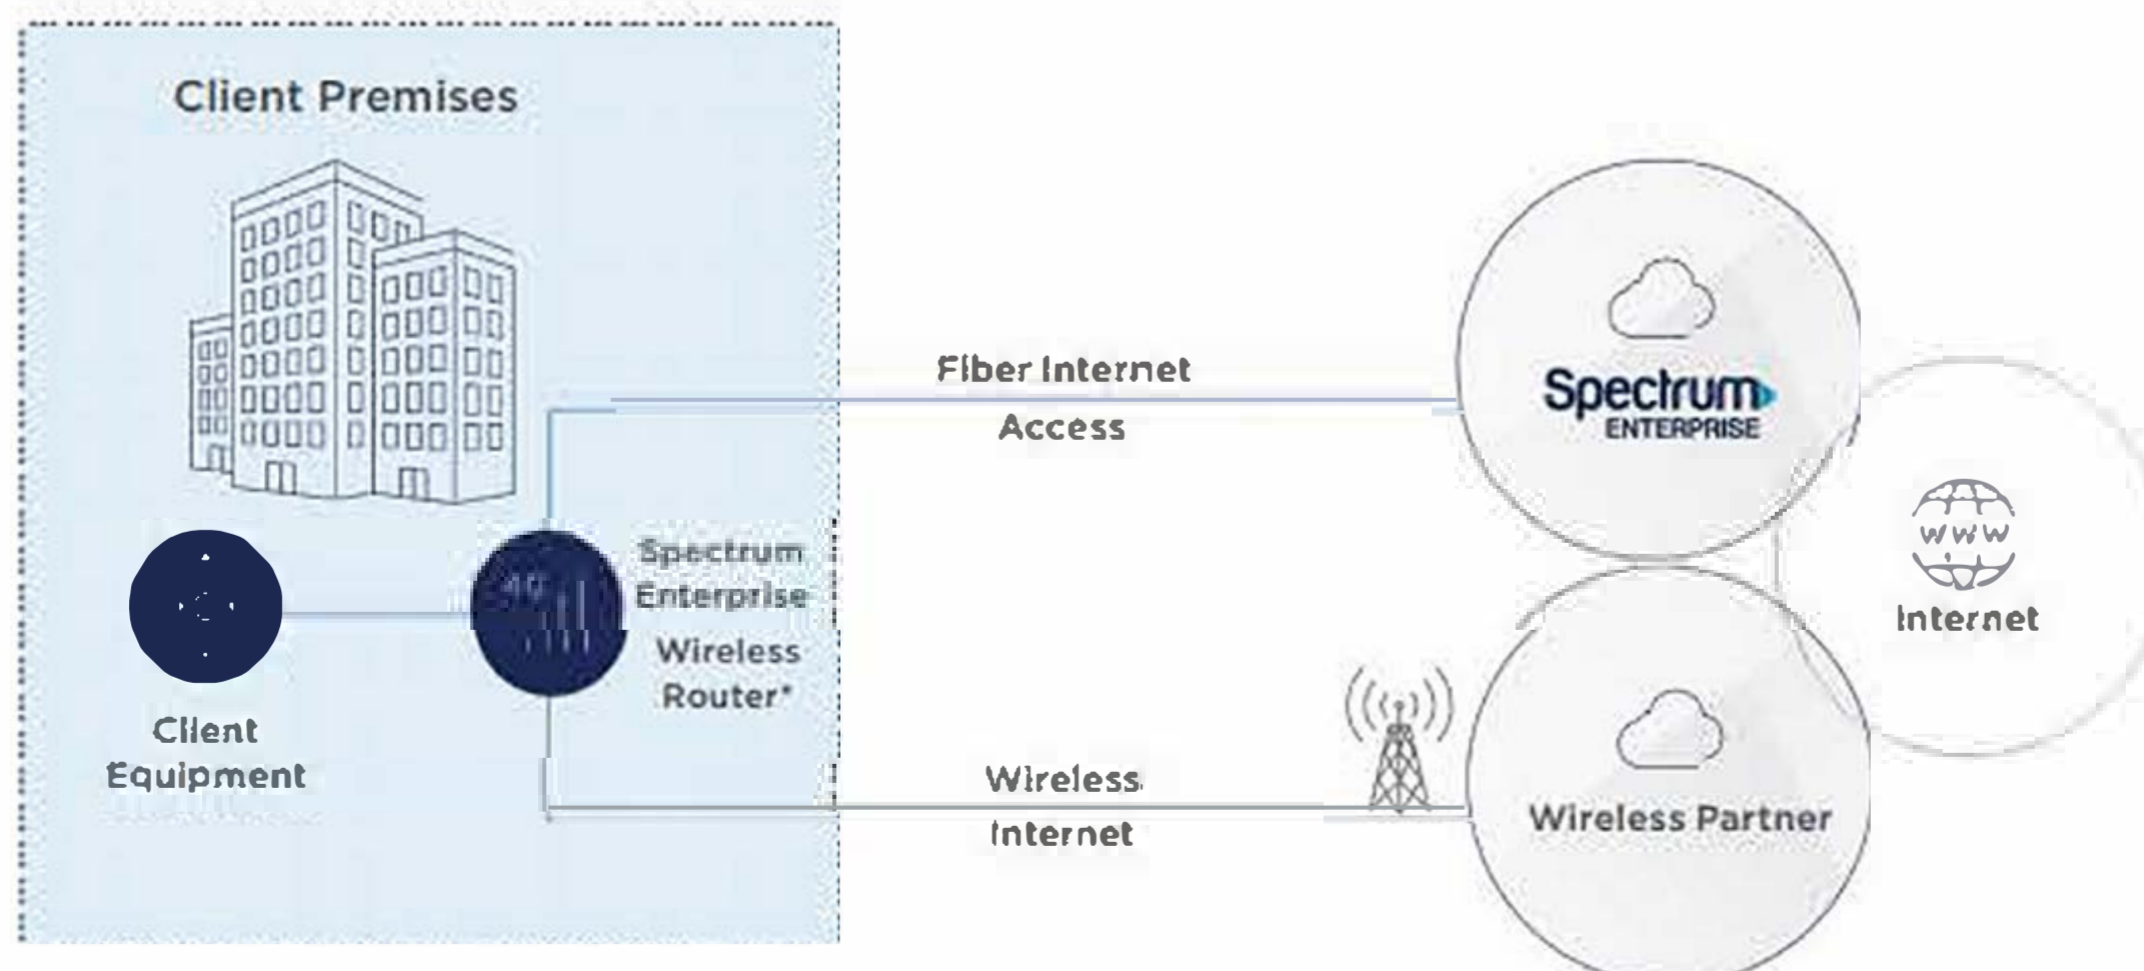

Wireless Internet Backup from Spectrum Enterprise provides a simple and cost effective alternative for business continuity. Combined with your Fiber Internet Access (FIA) service, Wireless Internet Backup seamlessly enables your organization to remain connected to the Internet and carry on without interruption. This allows you to operate with the confidence that you're prepared for the unexpected.

Product highlights

- **Automatic failover and failback:** Maintains Internet connectivity with seamless failover in the event of a network or power interruption
- **Secure signal:** Traffic is encrypted at each location to ensure protection
- **Professional installation and support:** Wireless Internet Backup includes both professional installation and 24 hour US-based support for issues and configuration changes
- **Predictable and competitive pricing:** All-inclusive service includes wireless hardware, network service and unlimited data during failover

Key features

- **Hardware included** - Includes wireless modem, antenna with extension and uninterruptable power supply
- **Symmetrical bandwidth** - Up to 10 Mbps upload and download speeds
- **Unlimited data plan** - Flat monthly service charge with no overage fees
- **Diverse access** - 4G LTE technology routes Internet traffic separately from wireline connections
- **Compatible with Managed Router and Managed Security services**